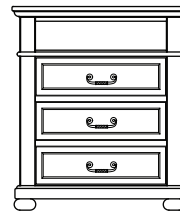

Full Headboard
PVF-5632
56"W x 32"H

Twin Headboard
PVT-4030
40"W x 30"H

Twin Headboard
PVT-4032
40"W x 32"H

Armoire
PVA-4224
42"W x 24"D x 72"H

Wardrobe
PVW-3624
36"W x 24"D x 66"H

Combo Unit
PVU-6224
62"W x 24"D x 66"H

**Dresser with TV Panel
Mount for Flat Screen**
PVTV-3622
36"W x 22"D x 62"H

5-Drawer Dresser
PVD-2618
26"W x 18"D x 46"H

Service Unit
PVU-4824
48"W x 24"D x 45"H

Credenza-6 (not pictured)
PVC-7222
72"W x 22"D x 32"H

Credenza-4
PVC-7222B
72"W x 22"D x 32"H

Bachelors Chest
PVC-3222B
32"W x 22"D x 36"H

Nightstand
PVN-2422
24"W x 22"D x 24"H

Framed Mirror
PVM-3453
34"W x 53"H

Round Pedestal Table
PVP-3430
34"DIA x 30"H

Desk
PVD-5230
52"W x 30"D x 30"H