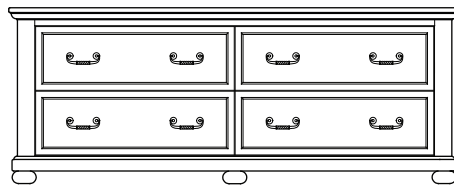

Queen Headboard
PVQ-6230
62"W x 30"H

King Headboard
PVK-8032
80"W x 32"H

Queen Headboard
PVQ-6232
62"W x 32"H

**Cal. King
Headboard**
PVK-7430
74"W x 30"H

Full Headboard
PVF-5630
56"W x 30"H

**Cal. King
Headboard**
PVK-7432
74"W x 32"H

Full Headboard
PVF-5632
56"W x 32"H

Twin Headboard
PVT-4030
40"W x 30"H

Twin Headboard
PVT-4032
40"W x 32"H

Armoire
PVA-4224
42"W x 24"D x 72"H

Wardrobe
PVW-3624
36"W x 24"D x 66"H

Combo Unit
PVU-6224
62"W x 24"D x 66"H

**Dresser with TV Panel
Mount for Flat Screen**
PVTV-3622
36"W x 22"D x 62"H

5-Drawer Dresser
PVD-2618
26"W x 18"D x 46"H

Service Unit
PVU-4824
48"W x 24"D x 45"H

Credenza-6 (not pictured)
PVC-7222
72"W x 22"D x 32"H