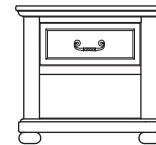

Full Headboard
PVF-5632
56"W x 32"H

Twin Headboard
PVT-4030
40"W x 30"H

Twin Headboard
PVT-4032
40"W x 32"H

Armoire
PVA-4224
42"W x 24"D x 72"H

Wardrobe
PVW-3624
36"W x 24"D x 66"H

Combo Unit
PVU-6224
62"W x 24"D x 66"H

**Dresser with TV Panel
Mount for Flat Screen**
PVTV-3622
36"W x 22"D x 62"H

5-Drawer Dresser
PVD-2618
26"W x 18"D x 46"H

Service Unit
PVU-4824
48"W x 24"D x 45"H

Credenza-6 (not pictured)
PVC-7222
72"W x 22"D x 32"H

Credenza-4
PVC-7222B
72"W x 22"D x 32"H

Bachelors Chest
PVC-3222B
32"W x 22"D x 36"H

Nightstand
PVN-2422
24"W x 22"D x 24"H

Framed Mirror
PVM-3453
34"W x 53"H

Round Pedestal Table
PVP-3430
34"DIA x 30"H

Desk
PVD-5230
52"W x 30"D x 30"H