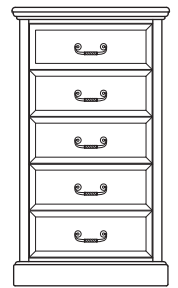

Queen Headboard
PVQ-6230
62"W x 30"H

King Headboard
PVK-8032
80"W x 32"H

Queen Headboard
PVQ-6232
62"W x 32"H

**Cal. King
Headboard**
PVK-7430
74"W x 30"H

Full Headboard
PVF-5630
56"W x 30"H

**Cal. King
Headboard**
PVK-7432
74"W x 32"H

Full Headboard
PVF-5632
56"W x 32"H

Twin Headboard
PVT-4030
40"W x 30"H

Twin Headboard
PVT-4032
40"W x 32"H

Armoire
PVA-4224
42"W x 24"D x 72"H

Wardrobe
PVW-3624
36"W x 24"D x 66"H

Combo Unit
PVU-6224
62"W x 24"D x 66"H

**Dresser with TV Panel
Mount for Flat Screen**
PVTV-3622
36"W x 22"D x 62"H

5-Drawer Dresser
PVD-2618
26"W x 18"D x 46"H

Service Unit
PVU-4824
48"W x 24"D x 45"H

Credenza-6 (not pictured)
PVC-7222
72"W x 22"D x 32"H

Credenza-4
PVC-7222B
72"W x 22"D x 32"H

Bachelors Chest
PVC-3222B
32"W x 22"D x 36"H

Nightstand
PVN-2422
24"W x 22"D x 24"H

Framed Mirror
PVM-3453
34"W x 53"H

Round Pedestal Table
PVP-3430
34"DIA x 30"H

Desk
PVD-5230
52"W x 30"D x 30"H